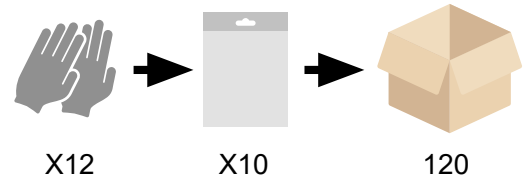

Carton packing

Norms

EN388:2016

3131X

EN420:2003
+A1:2009

CAT.II

Environments of use

Dry

Description

Liner : Seamless knitted

Liner materials : Polyester

Gauge : 13

Cuff : Elastic knitwrist

Coating materials : white PU

Coating style : Palm dipped

Packing : Individual polybag

Carton packing : 12 pairs/bag ; 10 bags/carton ;
120 pairs/carton

Silicon free : ✘

Latex free : ✘

Norms : EN388:2016 3131X , EN420:2003 +A1:2009

This product complies with the European Directive 89/686 / CEE on Personal Protective Equipment. CE Certificate n° 0075/2706/162/07/17/1084 issued by the CTC (notified body n° 0075). Store the products in their original packaging away from light, heat (cool and dry place)