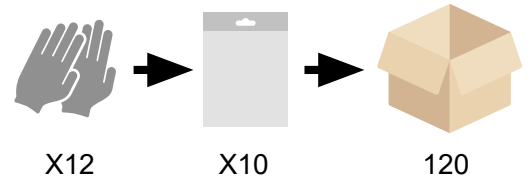

Carton packing

Norms

EN388:2016

3131X

EN420:2003
+A1:2009

CAT.II

Environments of use

Dry

Description

Liner : Seamless knitted

Liner materials : Polyester

Gauge : 13

Cuff : Elastic knitwrist

Coating materials : Grey PU

Coating style : Palm dipped

Packing : Individual polybag

Carton packing : 12 pairs/bag ; 10 bags/carton ;
120 pairs/carton

Silicon free : ✘

Latex free : ✘

Norms : EN388:2016 3131X , EN420:2003 +A1:2009

This product complies with the European Directive 89/686 / CEE on Personal Protective Equipment. CE Certificate n° 0075/2706/162/07/17/1082 issued by the CTC (notified body n° 0075). Store the products in their original packaging away from light, heat (cool and dry place)